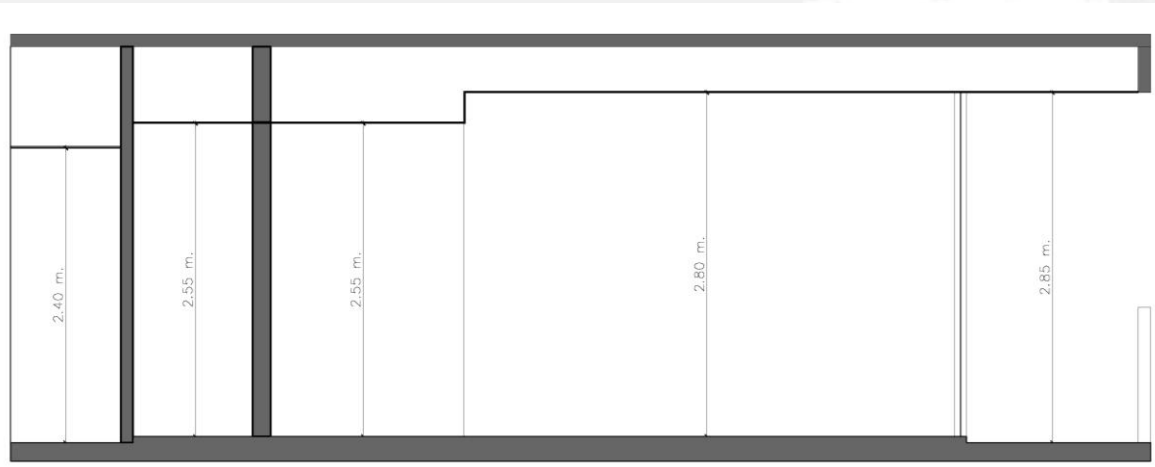

Ceiling Height Summary

Type	Living Area	Dining Area	Corridor	Bedroom	Bathroom
1-Bedroom	2.80 m	2.55 m	-	2.80 m	2.55 m
2-Bedroom	2.80 m	2.55 m	2.30 m	2.80 m	2.55 m

Remark:

- The units represent only the highest point of the unit
- 2-Bedroom area corridor is 2.30 m because it is the point where the water heater is inserted.

1-Bedroom