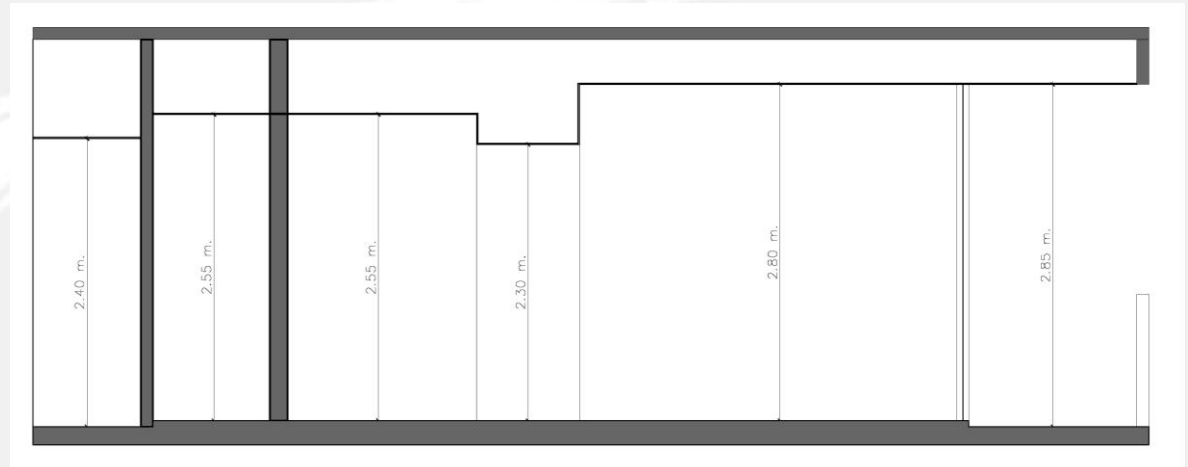

2-Bedroom

- Referencing the products used in the Sales Gallery Peylaa Phuket, Autograph Collection Residences
- This information in this document may be subject to changes, as approved by the authorities or the developer, without prior notice.